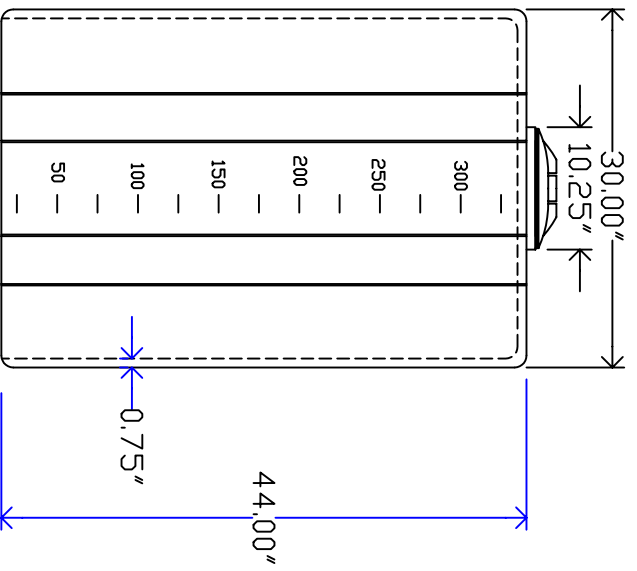

NOTE:
ALL TANK RIBS HAVE
A 10 DEGREE TAPER.

REV	DESCRIPTION	DATE	APPRD

DRAWN / DATE	MATERIAL / SHOT WEIGHT
MSYKES/8/7/02	HDPE 150 LBS.
APPRD. / DATE	NOTES:

BAILIFF ENTERPRISES INC.
 8423 AIRLINE DRIVE, HOUSTON, TEXAS 77037
 PHONE (281) 447-5372 FAX (281) 999-1223

CLIENT / DESCRIPTION: 300 GALLON RECTANGULAR TANK
 SCALE: N.S. PART NO.: RTB300

ALL DIMENSIONS ARE IN DECIMAL INCHES
TOLERANCES UNLESS OTHERWISE SPECIFIED
+ .5% @ 68° F