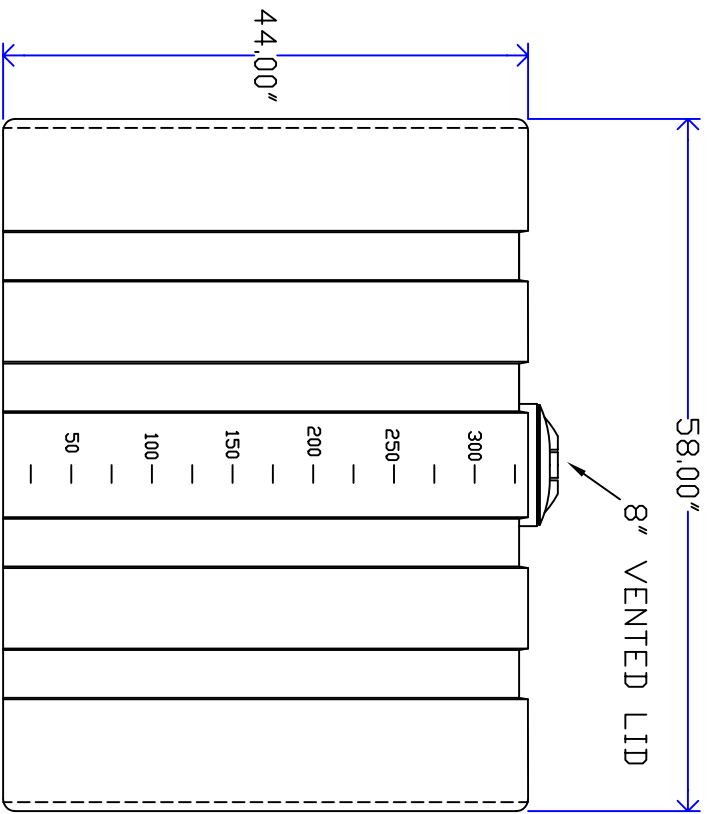

NOTE:
ALL TANK RIBS HAVE
A 10 DEGREE TAPER.

REV	DESCRIPTION	DATE	APPRD

DRAWN / DATE	MATERIAL / SHOT WEIGHT
MSYKES/8/7/02	HDPE 150 LBS.
APPRD. / DATE	NOTES:

BAILIFF ENTERPRISES INC.
 8423 AIRLINE DRIVE, HOUSTON, TEXAS 77037
 PHONE (281) 447-5372 FAX (281) 999-1223

CLIENT / DESCRIPTION: 300 GALLON RECTANGULAR TANK
 SCALE: N.S. PART NO.: RTB300

ALL DIMENSIONS ARE IN DECIMAL INCHES
TOLERANCES UNLESS OTHERWISE SPECIFIED
+ .5% @ 68° F